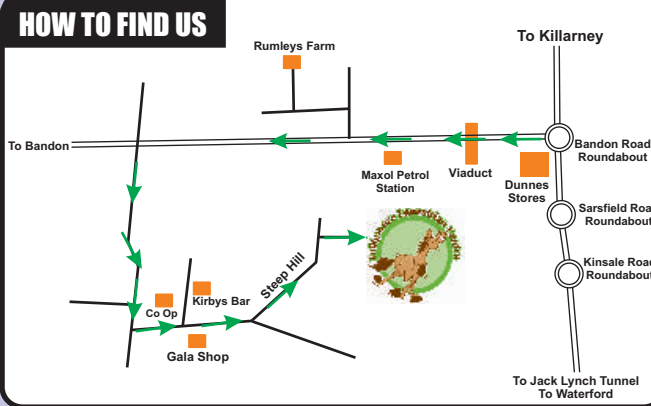

SENIOR CAMP

- Riding Lessons
- Trek
- A.I.R.E. preparation
- Showjumping Competitions

Directions

- Take the N71 for Bandon
- At Bandon Road Roundabout you are only 5km from us
- Pass under Viaduct Bridge
- Pass Maxol filling station on left
- Pass signs for Rumley's open farm on right
- Take next left for Carrigaline / Airport / Ferry
- At T junction turn right
- Take next left
- Leave Kirby's bar on LHS and Gala on RHS
- Keep Left at Y junction
- Up steep hill
- First entrance on Right (see sign post)